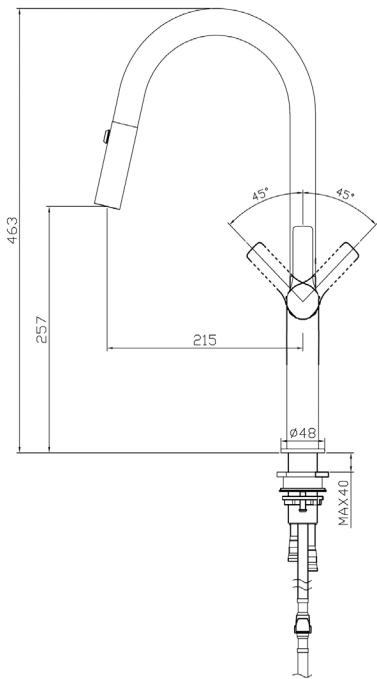

Tish Pull Out Sink Mixer

Gunmetal

Product Specifications

Code	TISH-GM-02
Barcode	9339897008563
Finish	Gunmetal
Material	304 Stainless Steel
Cartridge	25mm

Mixer Hole	ø35mm
WELS Rating	6 Star
WELS Reg No	T40483
WELS L/Min	4.5L/Min