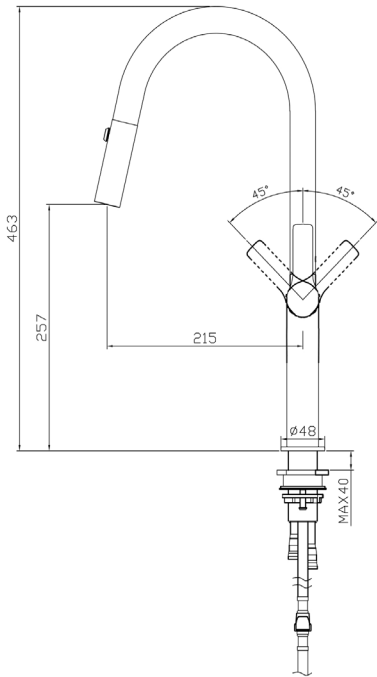

Tish Pull Out Sink Mixer

Matte Black

Product Specifications

Code	TISH-MB-02
Barcode	9339897008570
Finish	Matte Black
Material	304 Stainless Steel
Cartridge	25mm

Mixer Hole	ø35mm
WELS Rating	6 Star
WELS Reg No	T40483
WELS L/Min	4.5L/Min