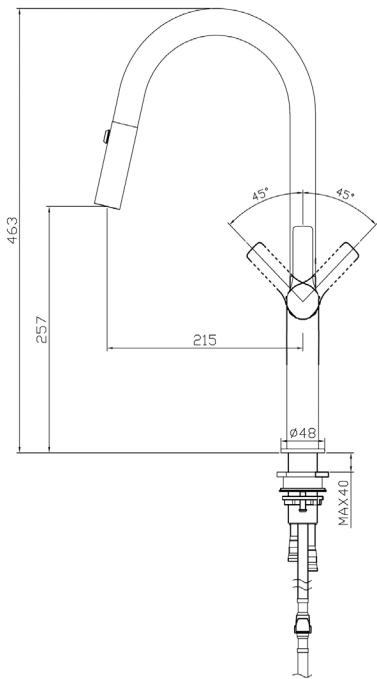

Tish Pull Out Sink Mixer

Chrome

Product Specifications

Code	TISH-MP-02
Barcode	9339897008549
Finish	Chrome
Material	304 Stainless Steel
Cartridge	25mm

Mixer Hole	ø35mm
WELS Rating	6 Star
WELS Reg No	T40483
WELS L/Min	4.5L/Min