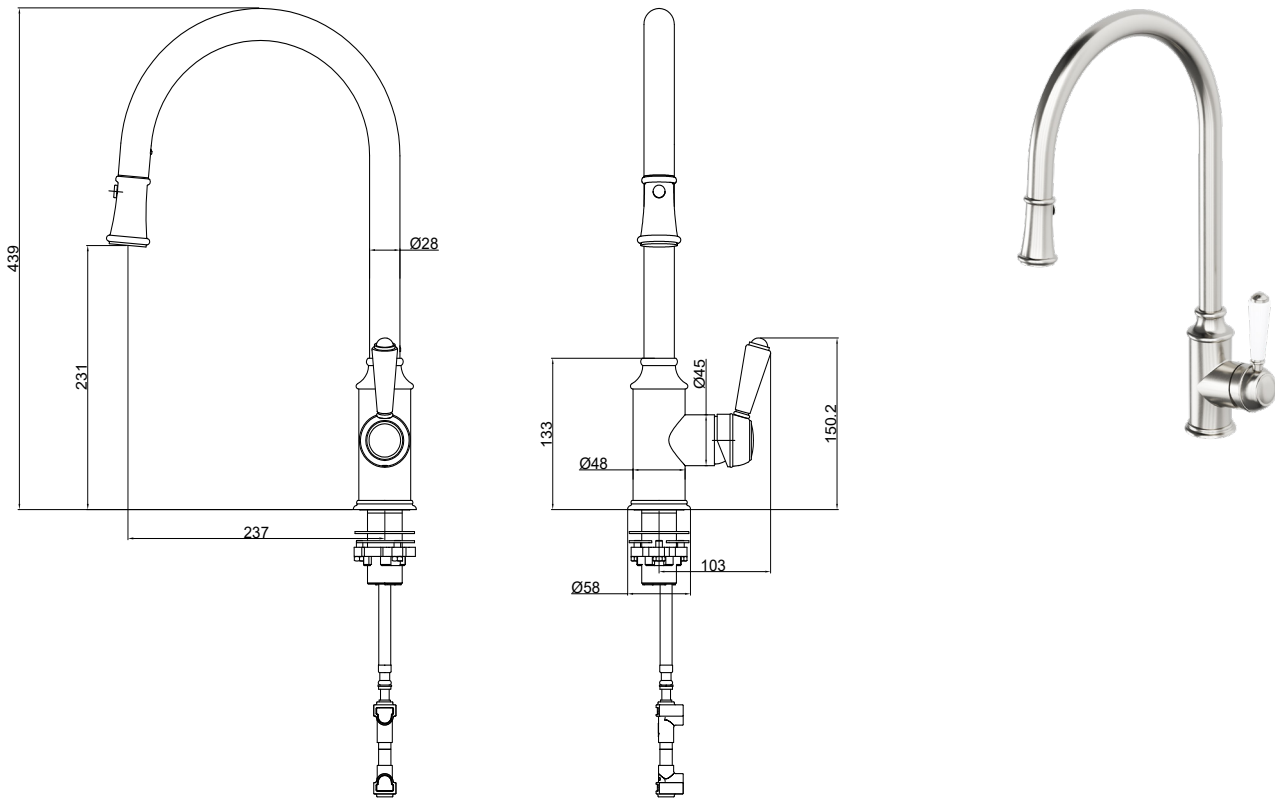

Tommy S2 Pull Out Sink Mixer

Brushed Nickel

Product Specifications

Code	TOMMY-02RE-BN
Barcode	9339897010245
Material	Brass
Finish	Brushed Nickel

Cartridge	Kerox 35mm
Mixer Hole	ø35mm
WELS Reg No	T41912
WELS Rating	5 Star
WELS L/Min	5L /Min