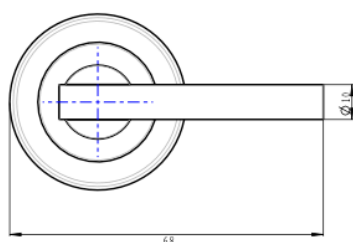

Tre Lever Handle Wall Top Assemblies

Brushed Brass

Product Specifications

Code	TRE-06-LEV-BB
Barcode	9339897019514
Spindle	1/4 Turn Ceramic Disc

Material	Low Lead Brass
Finish	Brushed Brass

Experience, *the difference.*