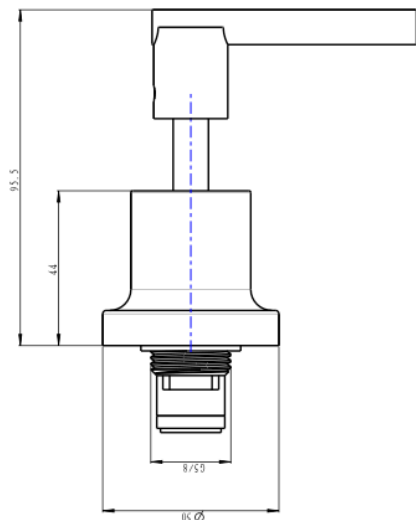

Tre Lever Handle Wall Top Assemblies

Brushed Brass

Product Specifications

Code	TRE-06-LEV-BB
Barcode	9339897019514
Spindle	1/4 Turn Ceramic Disc

Material	Low Lead Brass
Finish	Brushed Brass

Experience, *the difference.*