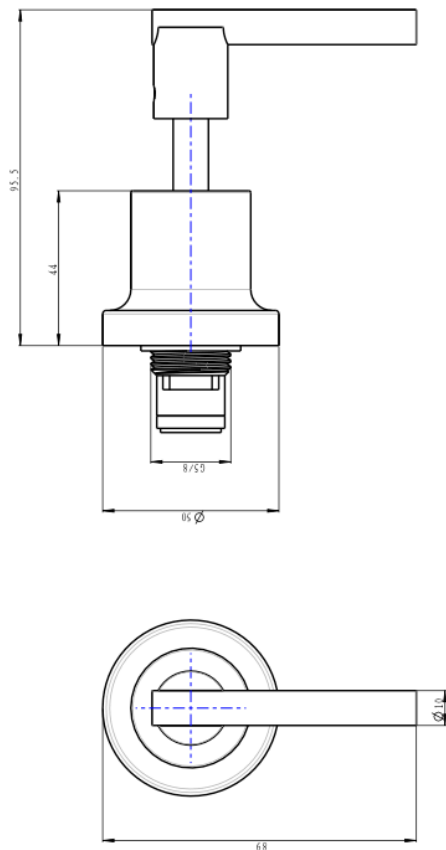

Tre Lever Handle Wall Top Assemblies

Chrome

Product Specifications

Code	TRE-06-LEV-CH
Barcode	9339897019484
Spindle	1/4 Turn Ceramic Disc

Material	Low Lead Brass
Finish	Chrome

Experience, *the difference.*