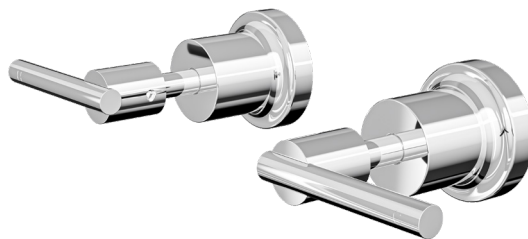

Tre Lever Handle Wall Top Assemblies

Chrome

Product Specifications

Code	TRE-06-LEV-CH
Barcode	9339897019484
Spindle	1/4 Turn Ceramic Disc

Material	Low Lead Brass
Finish	Chrome

Experience, *the difference.*