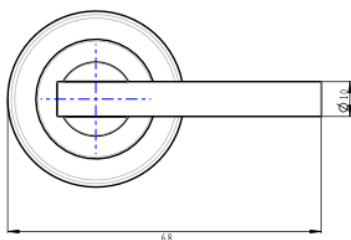

Tre Lever Handle Wall Top Assemblies

Gunmetal

Product Specifications

Code TRE-06-LEV-GM

Barcode 9339897019521

Spindle 1/4 Turn Ceramic Disc

Material Low Lead Brass

Finish Gunmetal