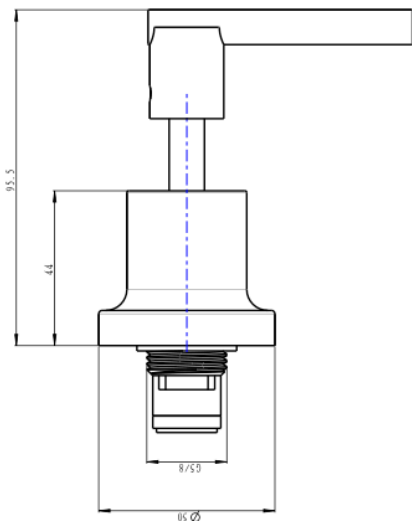

Tre Lever Handle Wall Top Assemblies

Gunmetal

Product Specifications

Code TRE-06-LEV-GM

Barcode 9339897019521

Spindle 1/4 Turn Ceramic Disc

Material Low Lead Brass

Finish Gunmetal