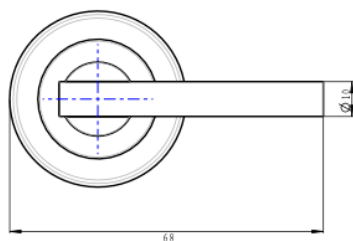

Tre Lever Handle Wall Top Assemblies

Matte Black

Product Specifications

Code	TRE-06-LEV-MB
Barcode	9339897019491
Spindle	1/4 Turn Ceramic Disc

Material	Low Lead Brass
Finish	Matte Black

Experience, *the difference.*