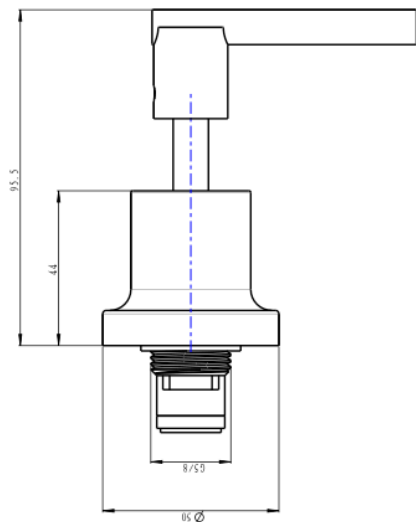

Tre Lever Handle Wall Top Assemblies

Matte Black

Product Specifications

Code	TRE-06-LEV-MB
Barcode	9339897019491
Spindle	1/4 Turn Ceramic Disc

Material	Low Lead Brass
Finish	Matte Black

Experience, *the difference.*