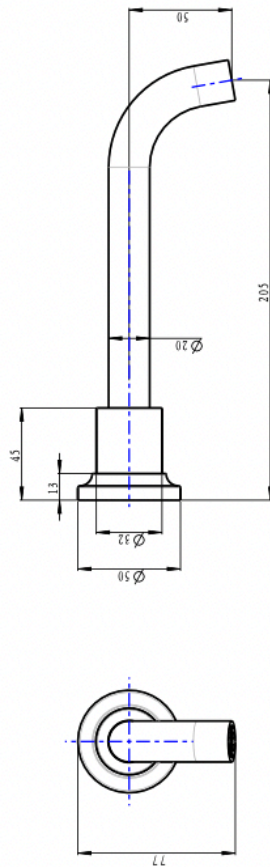

# Tre Bath Spout

Brushed Brass

## Product Specifications

Code	TRE-25W-BB
Barcode	9339897019217

Material	Low Lead Brass
Finish	Brushed Brass

Experience, *the difference.*

LINSOL.COM.AU

☎ 1300 546 765

@ info@linsol.com.au

✉ PO Box 88, Coniston NSW 2500