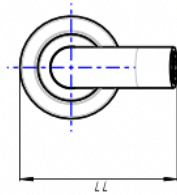

Tre Bath Spout

Brushed Nickel

Product Specifications

Code TRE-25W-BN

Barcode 9339897019200

Material Low Lead Brass

Finish Brushed Nickel

Experience, the difference.