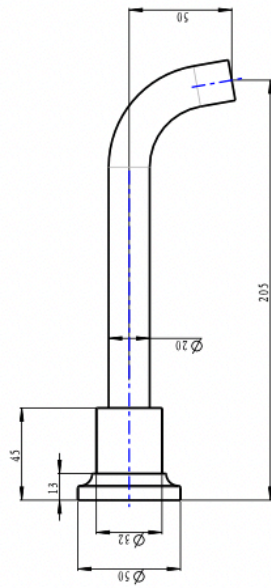

Tre Bath Spout

Brushed Nickel

Product Specifications

Code TRE-25W-BN

Barcode 9339897019200

Material Low Lead Brass

Finish Brushed Nickel

Experience, the difference.