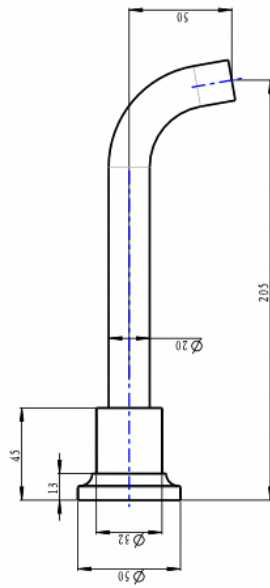

Tre Bath Spout

Chrome

Product Specifications

Code TRE-25W-CH

Barcode 9339897019187

Material Low Lead Brass

Finish Chrome

Experience, the difference.