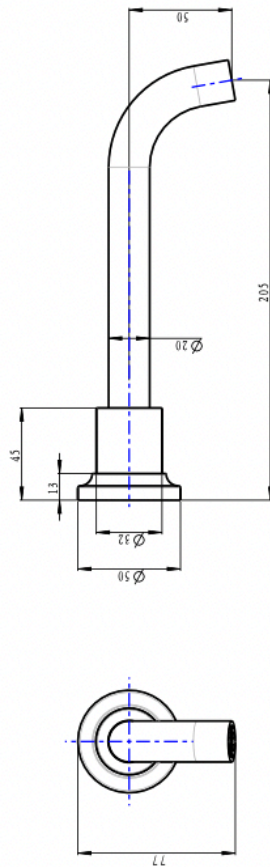

Tre Bath Spout

Gunmetal

Product Specifications

Code TRE-25W-GM

Barcode 9339897019224

Material Low Lead Brass

Finish Gunmetal

Experience, the difference.