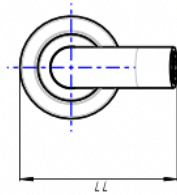

## Product Specifications

Code TRE-25W-MB

Barcode 9339897019194

Material Low Lead Brass

Finish Matte Black

*Experience, the difference.*

LINSOL.COM.AU

☎ 1300 546 765