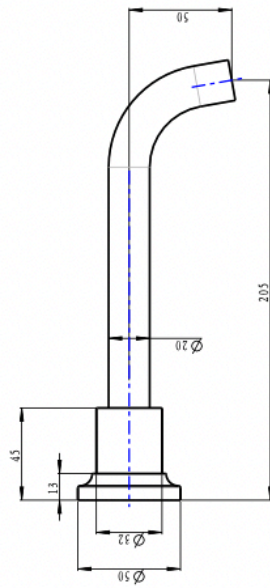

# Tre Bath Spout

Matte Black

## Product Specifications

Code TRE-25W-MB

Barcode 9339897019194

Material Low Lead Brass

Finish Matte Black

*Experience, the difference.*

LINSOL.COM.AU

☎ 1300 546 765