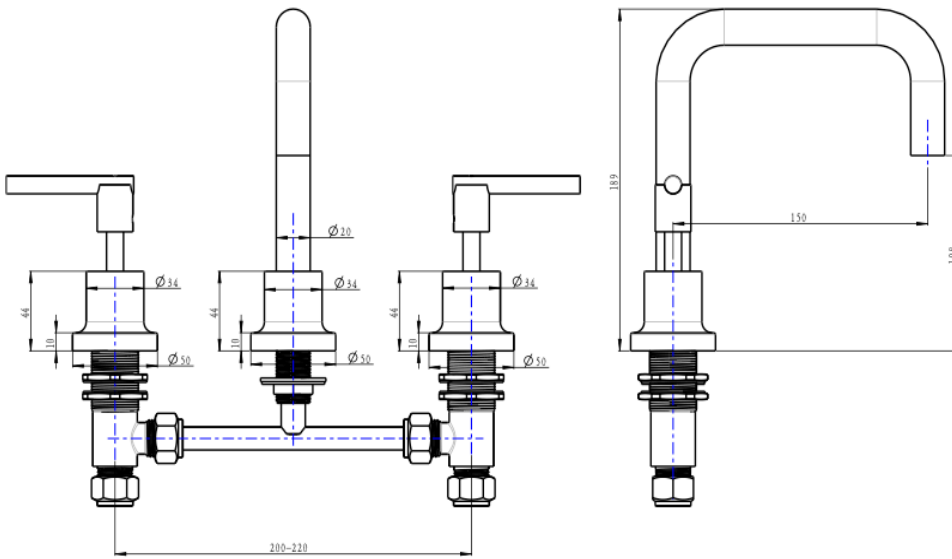

Tre Lever Handle Basin Set

Brushed Brass

Product Specifications

Code	TRE-55-LEV-BB	Spindle	1/4 Turn Ceramic Disc
Barcode	9339897019415	WELS Reg	T42264
Material	Low Lead Brass	WELS Rating	5 Star
Finish	Brushed Brass	WELS L/Min	6L/Min