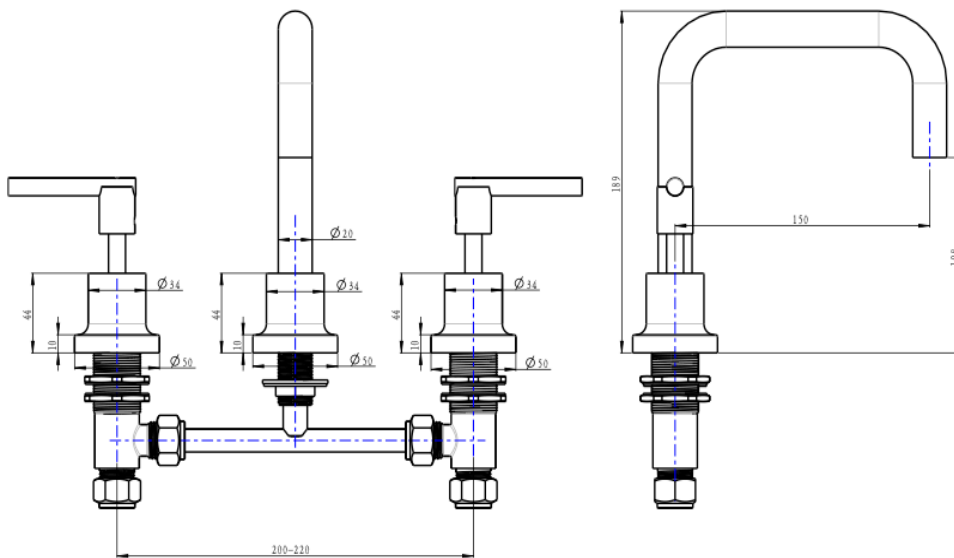

Tre Lever Handle Basin Set

Brushed Nickel

Product Specifications

Code	TRE-55-LEV-BN	Spindle	1/4 Turn Ceramic Disc
Barcode	9339897019408	WELS Reg	T42264
Material	Low Lead Brass	WELS Rating	5 Star
Finish	Brushed Nickel	WELS L/Min	6L/Min