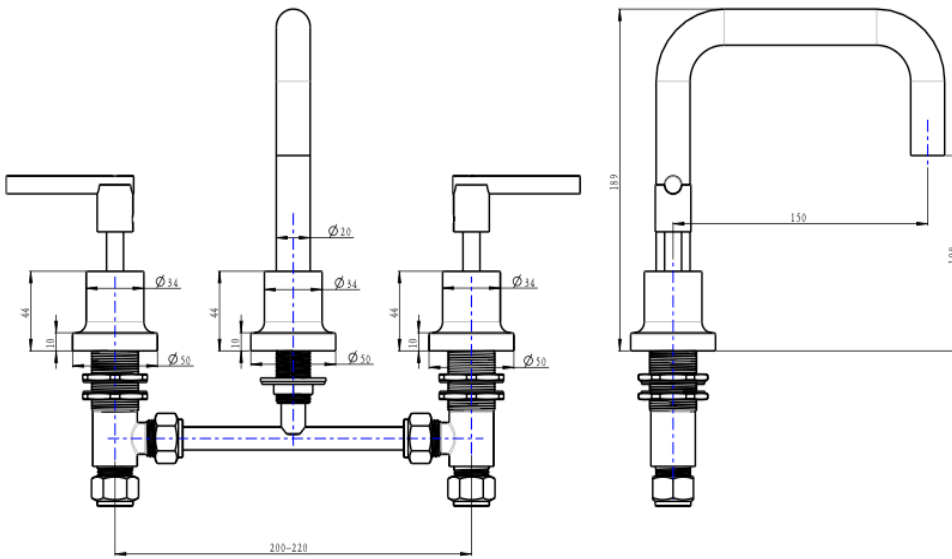

Tre Lever Handle Basin Set

Chrome

Product Specifications

Code TRE-55-LEV-CH

Spindle 1/4 Turn Ceramic Disc

Barcode 9339897019385

WELS Reg T42264

Material Low Lead Brass

WELS Rating 5 Star

Finish Chrome

WELS L/Min 6L/Min

Experience, *the difference.*

LINSOL.COM.AU

☎ 1300 546 765

@ info@linsol.com.au

✉ PO Box 88, Coniston NSW 2500