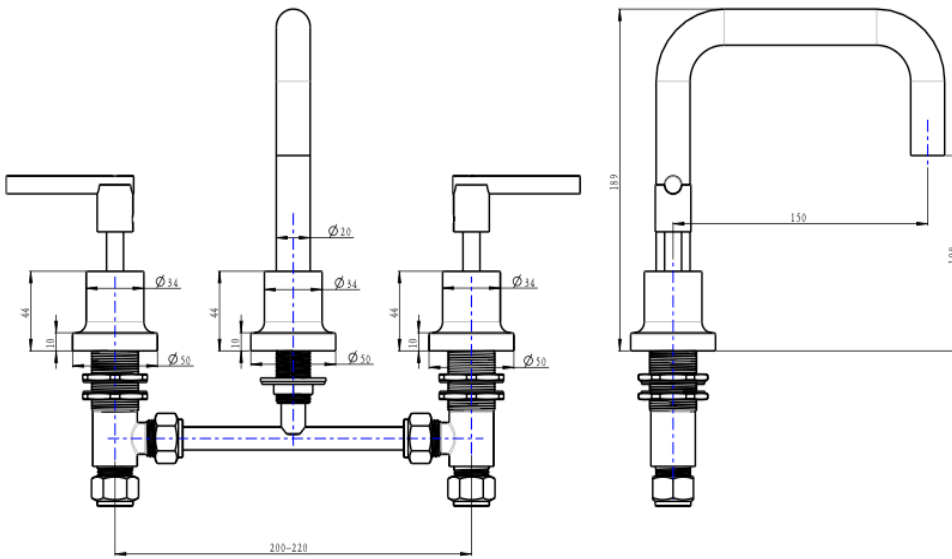

Tre Lever Handle Basin Set

Gunmetal

Product Specifications

Code TRE-55-LEV-GM

Spindle 1/4 Turn Ceramic Disc

Barcode 9339897019422

WELS Reg T42264

Material Low Lead Brass