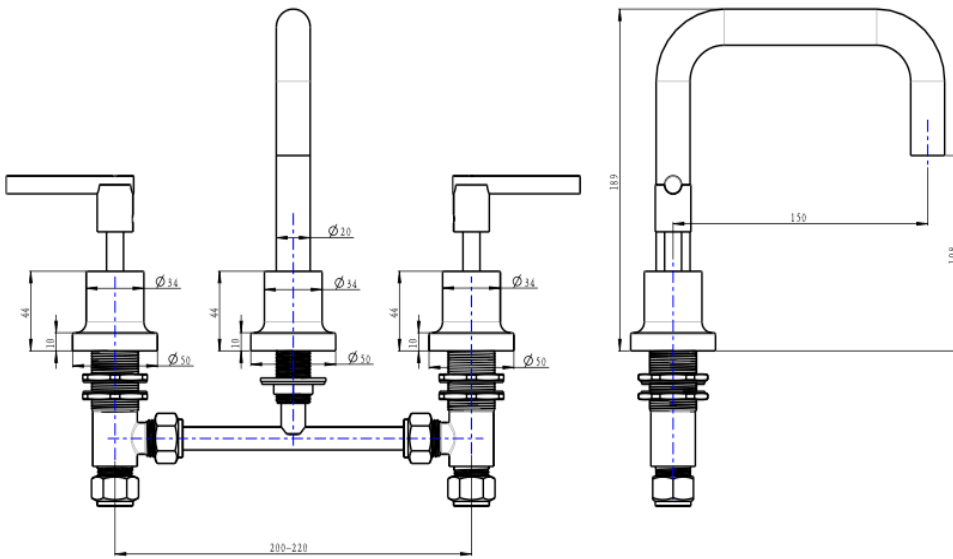

Tre Lever Handle Basin Set

Matte Black

Product Specifications

Code	TRE-55-LEV-MB	Spindle	1/4 Turn Ceramic Disc
Barcode	9339897019392	WELS Reg	T42264
Material	Low Lead Brass	WELS Rating	5 Star
Finish	Matte Black	WELS L/Min	6L/Min