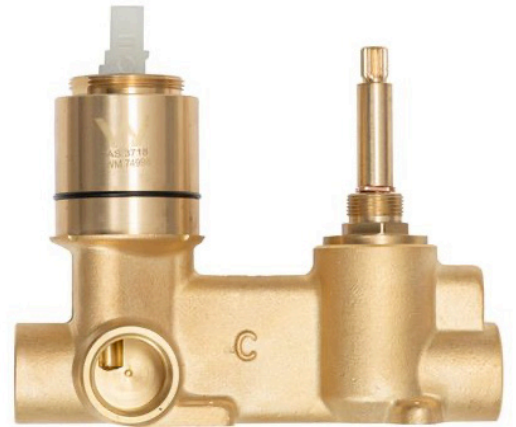

Multifit Universal Wall Mixer with Divertor Body

Product Specifications

Code	UNI-300	Material	Low Lead Brass
Barcode	9339897016117	To Suit	Capo, Curva and Zia Trim Kits

Experience, *the difference.*

LINSOL.COM.AU