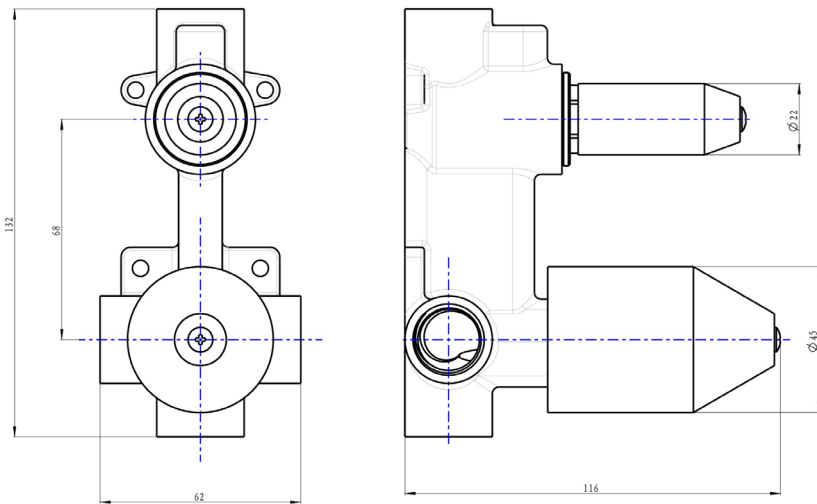

Multifit Universal Wall Mixer with Divertor Body

Product Specifications

Code	UNI-300	Material	Low Lead Brass
Barcode	9339897016117	To Suit	Capo, Curva and Zia Trim Kits

Experience, *the difference.*

LINSOL.COM.AU