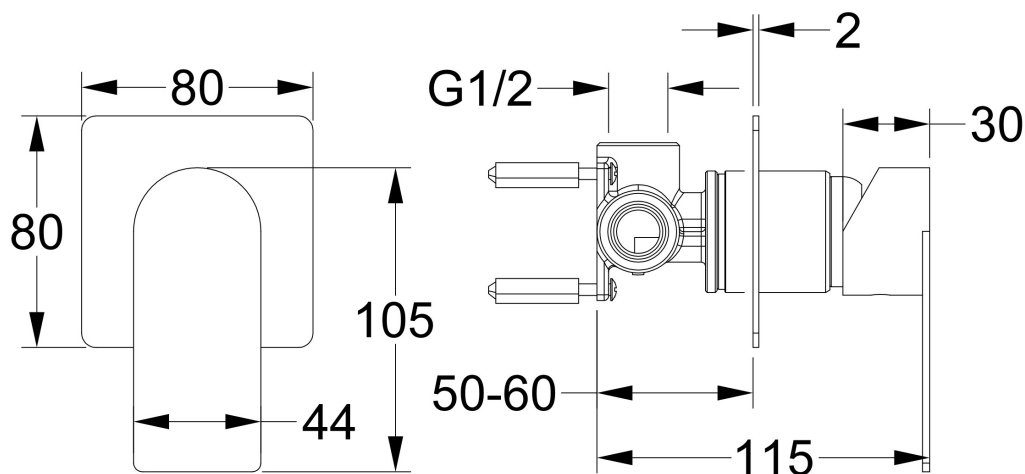

## Product Specifications

Code VEN-03-BB

Barcode 9339897016049

Cartidge 35mm

Finish Brushed Brass

Material 304 Stainless Steel

*Experience, the difference.*

LINSOL.COM.AU