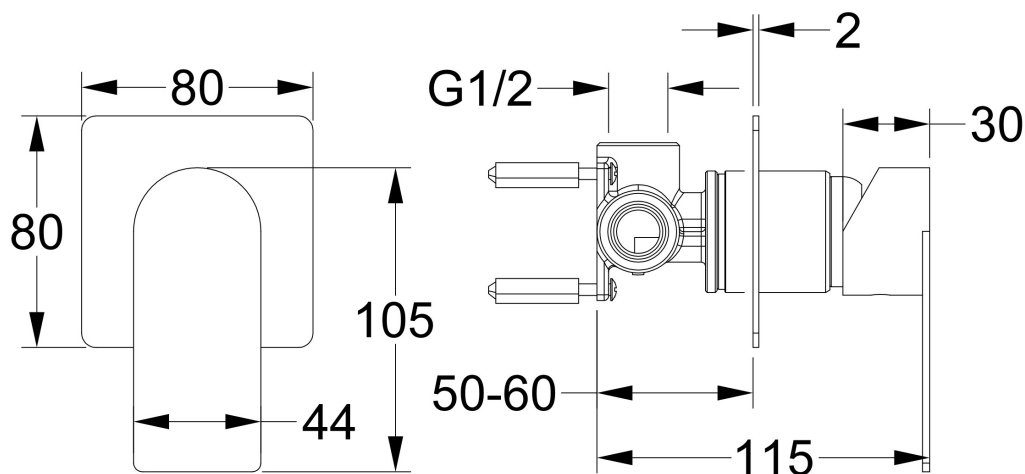

Vena Wall Mixer

Chrome

Product Specifications

Code VEN-03-CH

Barcode 9339897015974

Cartidge 35mm

Finish Chrome

Material 304 Stainless Steel