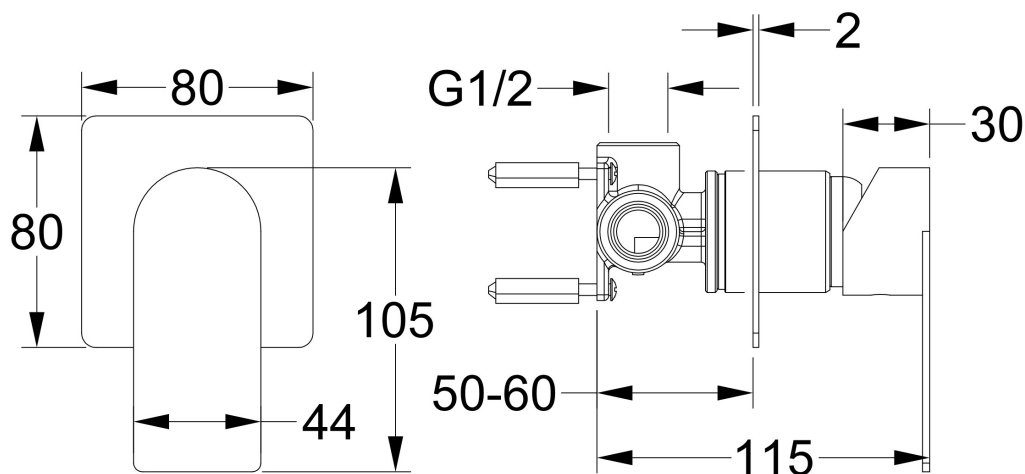

Vena Wall Mixer

Matte Black

Product Specifications

Code VEN-03-MB

Barcode 9339897015981

Cartidge 35mm

Finish Matte Black

Material 304 Stainless Steel