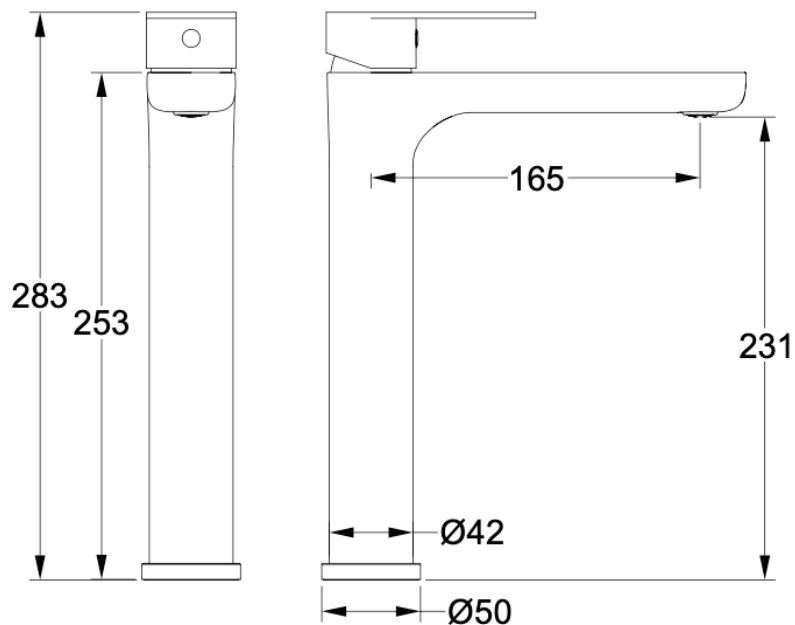

# Vena Tall Basin Mixer

Brushed Brass

## Product Specifications

Code	VEN-05-BB
Barcode	9339897015967
Material	304 Stainless Steel
Finish	Brushed Brass

Cartridge	35mm
WELS Reg No	T42268
WELS Rating	5 Star
WELS L/Min	6L /Min

Experience, *the difference.*