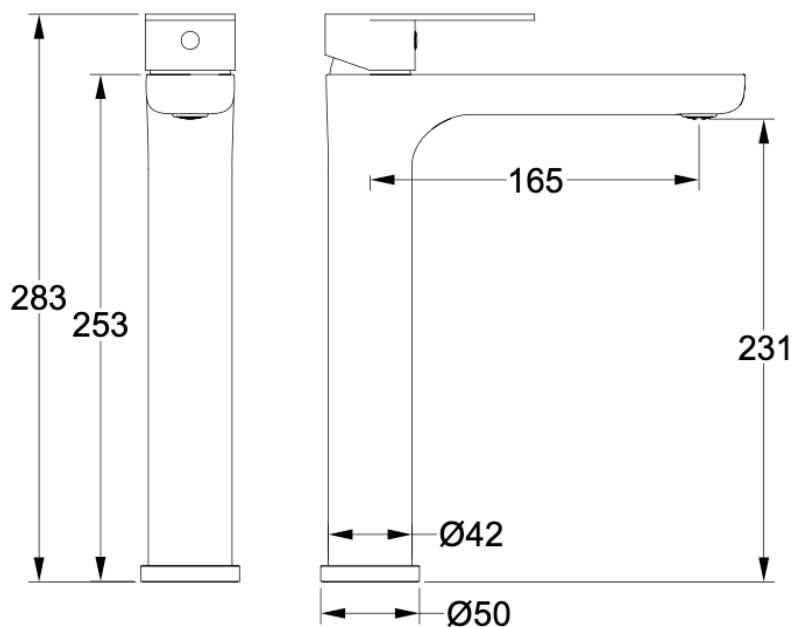

Vena Tall Basin Mixer

Brushed Nickel

Product Specifications

Code	VEN-05-BN
Barcode	9339897015950
Material	304 Stainless Steel
Finish	Brushed Nickel

Cartridge	35mm
WELS Reg No	T42268
WELS Rating	5 Star
WELS L/Min	6L /Min