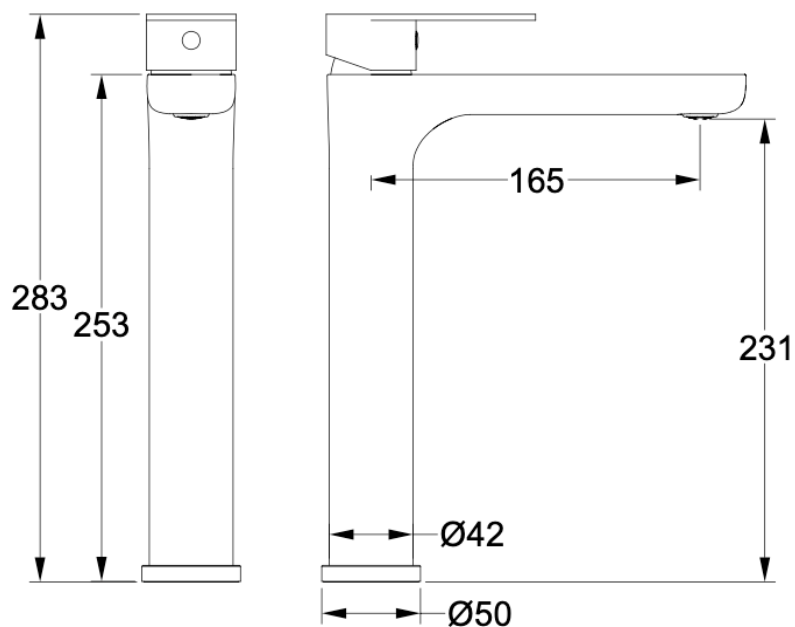

Vena Tall Basin Mixer

Chrome

Product Specifications

Code	VEN-05-CH
Barcode	9339897015936
Material	304 Stainless Steel
Finish	Chrome

Cartridge	35mm
WELS Reg No	T42268
WELS Rating	5 Star
WELS L/Min	6L /Min

Experience, *the difference.*