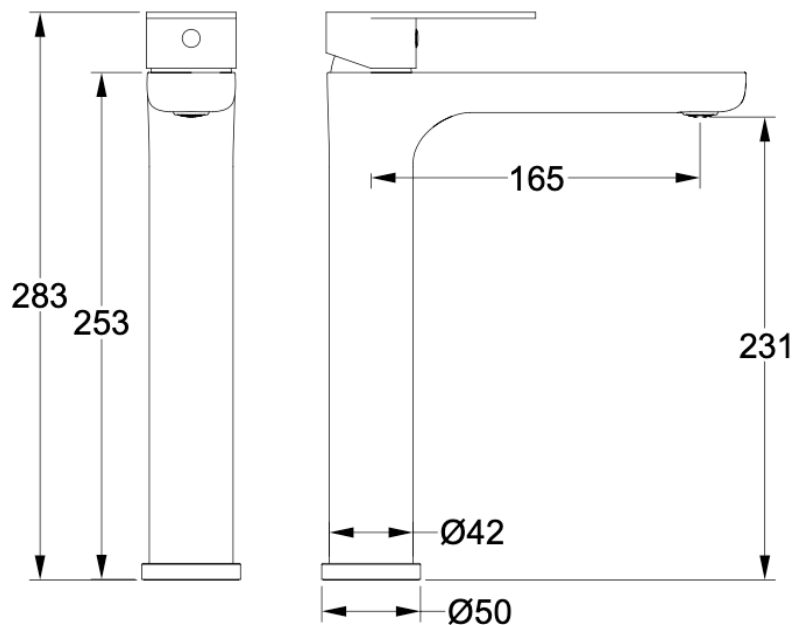

Vena Tall Basin Mixer

Matte Black

Product Specifications

Code	VEN-05-MB
Barcode	9339897015943
Material	304 Stainless Steel
Finish	Matte Black

Cartridge	35mm
WELS Reg No	T42268
WELS Rating	5 Star
WELS L/Min	6L /Min