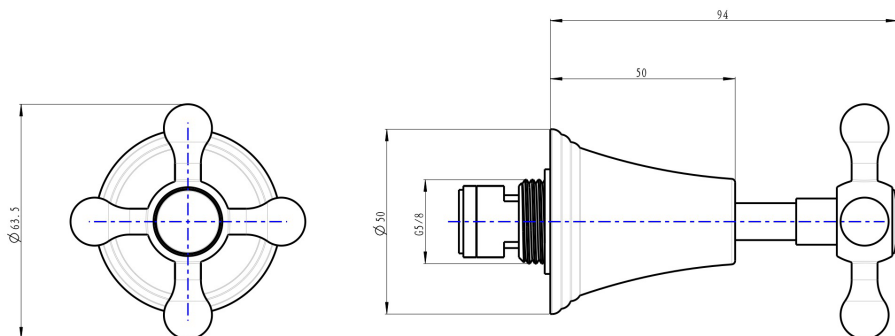

Vintage Cross Handle Wall Top Assemblies

Brushed Brass

Product Specifications

Code	VIN-06-CRS-BB
Barcode	9339897017213
Material	Low Lead Brass

Finish	Brushed Brass
Spindle	1/4 Turn Ceramic Disc

Experience, *the difference.*