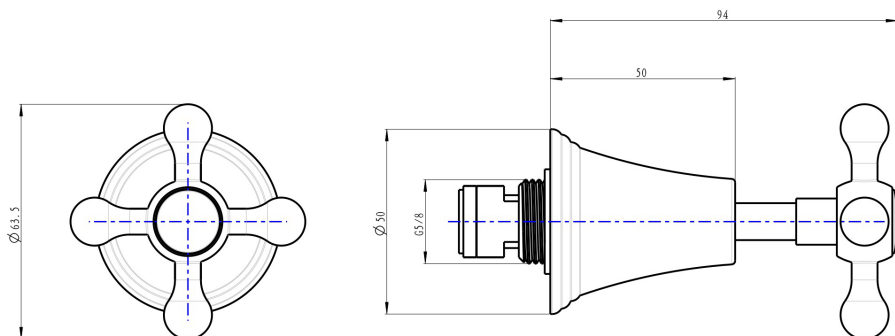

Vintage Cross Handle Wall Top Assemblies

Brushed Nickel

Product Specifications

Code	VIN-06-CRS-BN
Barcode	9339897017206
Material	Low Lead Brass

Finish	Brushed Nickel
Spindle	1/4 Turn Ceramic Disc

Experience, *the difference.*