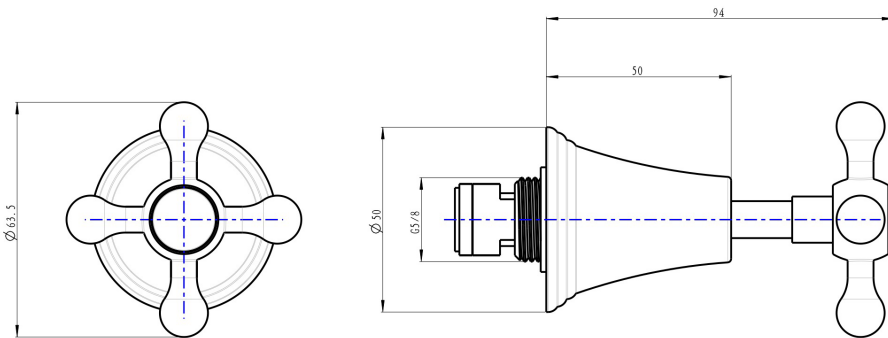

# Vintage Cross Handle Wall Top Assemblies

Chrome

## Product Specifications

Code	VIN-06-CRS-CH
Barcode	9339897017183
Material	Low Lead Brass

Finish	Chrome
Spindle	1/4 Turn Ceramic Disc

Experience, *the difference.*

LINSOL.COM.AU

☎ 1300 546 765

@ info@linsol.com.au