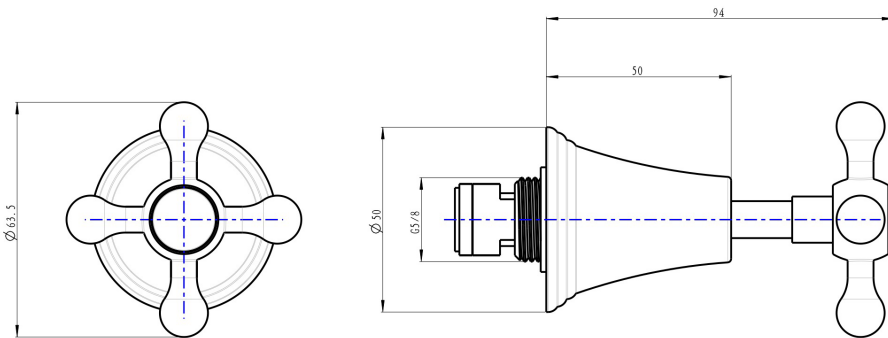

Vintage Cross Handle Wall Top Assemblies

Matte Black

Product Specifications

Code	VIN-06-CRS-MB
Barcode	9339897017190
Material	Low Lead Brass

Finish	Matte Black
Spindle	1/4 Turn Ceramic Disc

Experience, *the difference.*