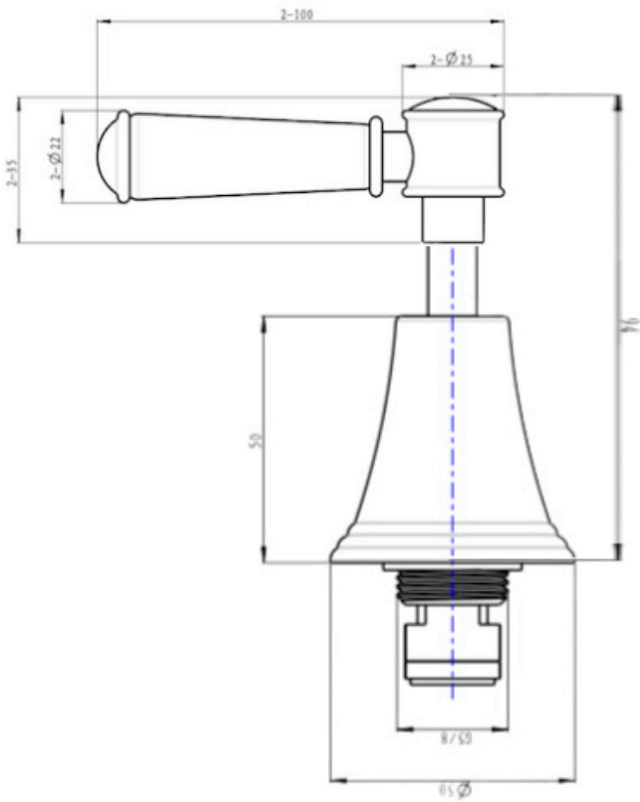

# Vintage Lever Handle Wall Top Assemblies

Brushed Nickel

## Product Specifications

|          |                |         |                       |
|----------|----------------|---------|-----------------------|
| Code     | VIN-06-LEV-BN  | Finish  | Brushed Nickel        |
| Barcode  | 9339897017404  | Spindle | 1/4 Turn Ceramic Disc |
| Material | Low Lead Brass |         |                       |