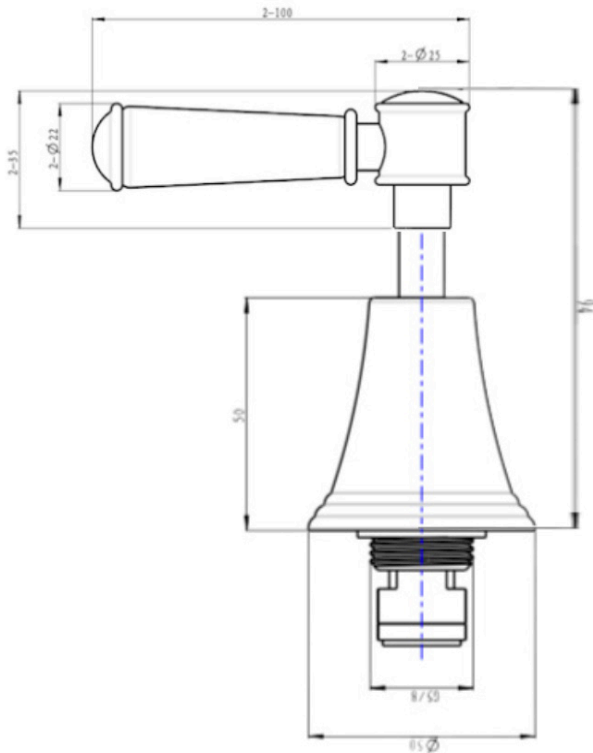

# Vintage Lever Handle Wall Top Assemblies

Chrome

## Product Specifications

Code	VIN-06-LEV-CH	Finish	Chrome
Barcode	9339897017381	Spindle	1/4 Turn Ceramic Disc
Material	Low Lead Brass		

Experience, *the difference.*

LINSOL.COM.AU

☎ 1300 546 765

@ info@linsol.com.au