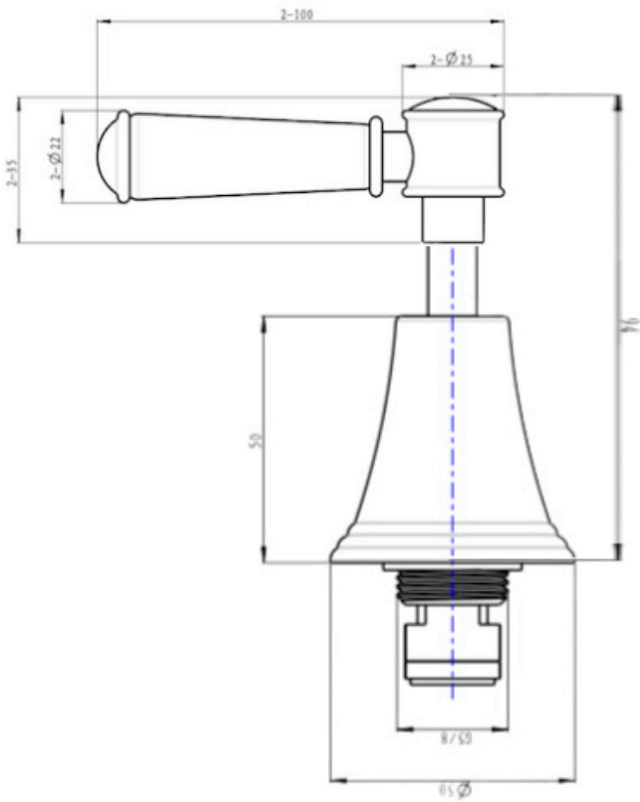

Vintage Lever Handle Wall Top Assemblies

Gunmetal

Product Specifications

Code VIN-06-LEV-GM

Finish Gunmetal

Barcode 9339897017428

Spindle 1/4 Turn Ceramic Disc

Material Low Lead Brass