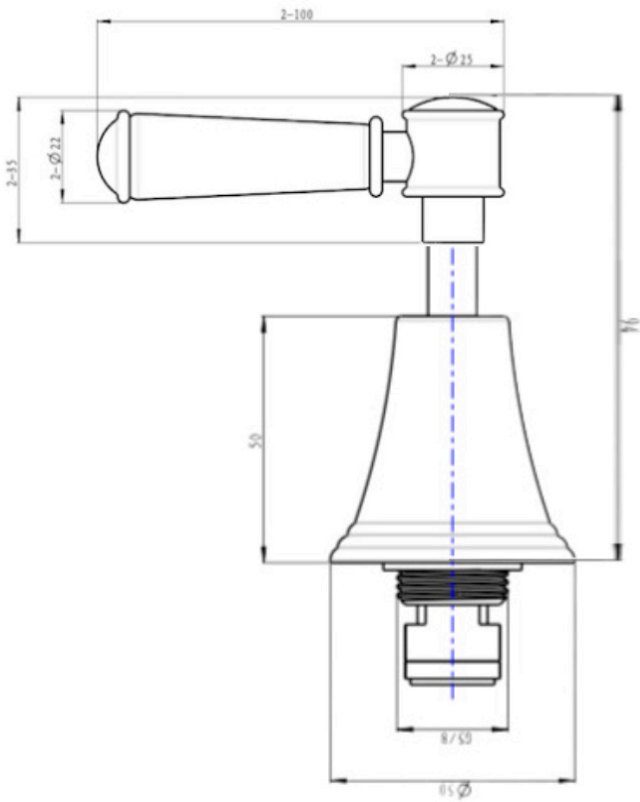

# Vintage Lever Handle Wall Top Assemblies

Matte Black

## Product Specifications

Code	VIN-06-LEV-MB	Finish	Matte Black
Barcode	9339897017398	Spindle	1/4 Turn Ceramic Disc
Material	Low Lead Brass		

Experience, *the difference.*

LINSOL.COM.AU

☎ 1300 546 765

@ info@linsol.com.au