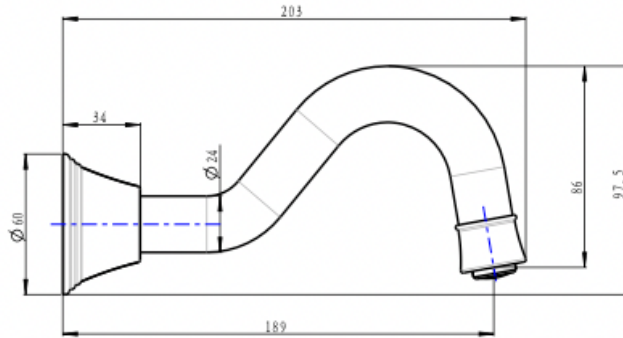

Vintage Bath Spout

Brushed Brass

Product Specifications

Code VIN-25W-BB

Material Low Lead Brass

Barcode 9339897017510

Finish Brushed Brass

Experience, the difference.