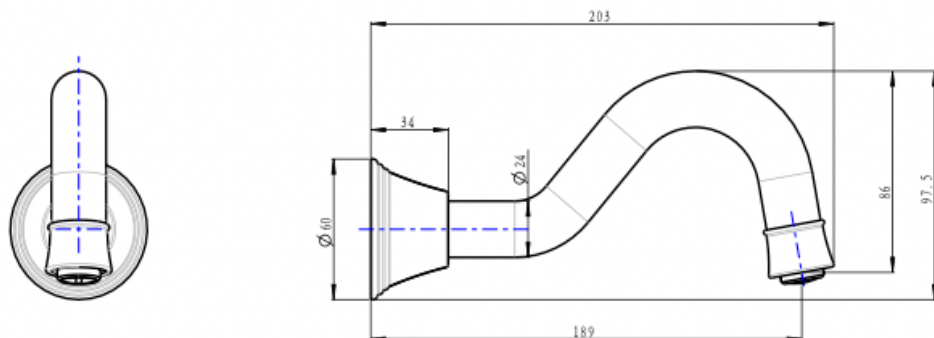

Vintage Bath Spout

Brushed Nickel

Product Specifications

Code VIN-25W-BN

Material Low Lead Brass

Barcode 9339897017503

Finish Brushed Nickel

Experience, the difference.