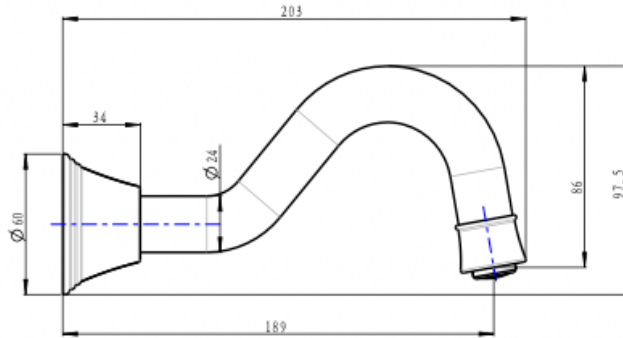

Vintage Bath Spout

Chrome

Product Specifications

Code VIN-25W-CH

Material Low Lead Brass

Barcode 9339897017480

Finish Chrome

Experience, the difference.