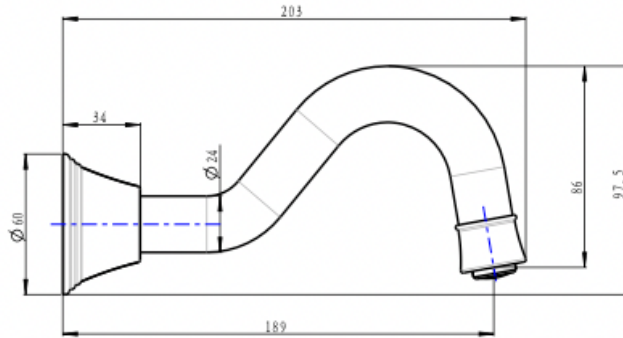

Vintage Bath Spout

Matte Black

Product Specifications

Code VIN-25W-MB

Material Low Lead Brass

Barcode 9339897017497

Finish Matte Black

Experience, the difference.