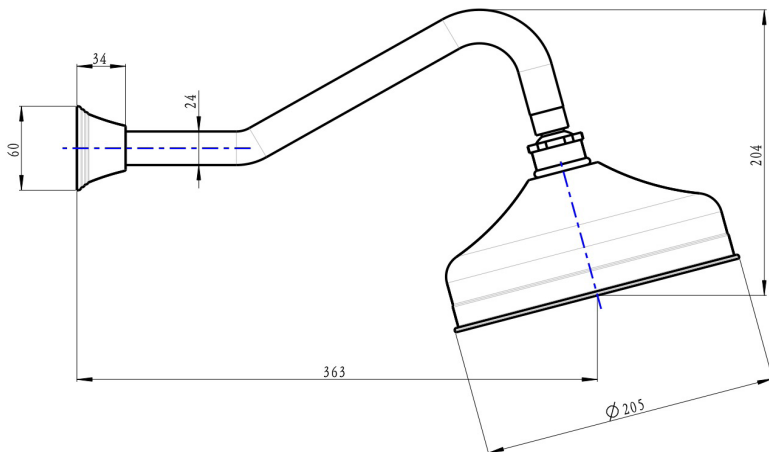

Vintage Brass Shower Head and Wall Arm

Brushed Nickel

Product Specifications

Code	VIN-39-BN
Barcode	9339897017459
Material	Brass
Finish	Brushed Nickel

WELS Rating	3 Star
WELS Reg No	S17734
WELS L/Min	9L/Min