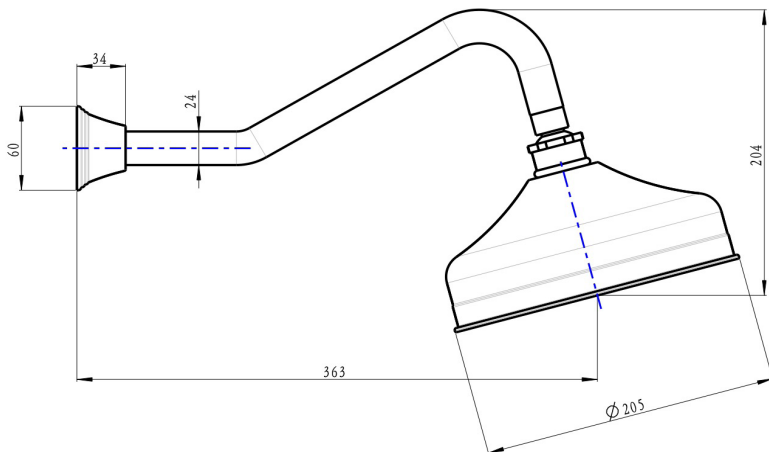

Vintage Brass Shower Head and Wall Arm

Chrome

Product Specifications

Code	VIN-39-CH
Barcode	9339897017435
Material	Brass
Finish	Chrome

WELS Rating	3 Star
WELS Reg No	S17734
WELS L/Min	9L/Min

Experience, *the difference.*