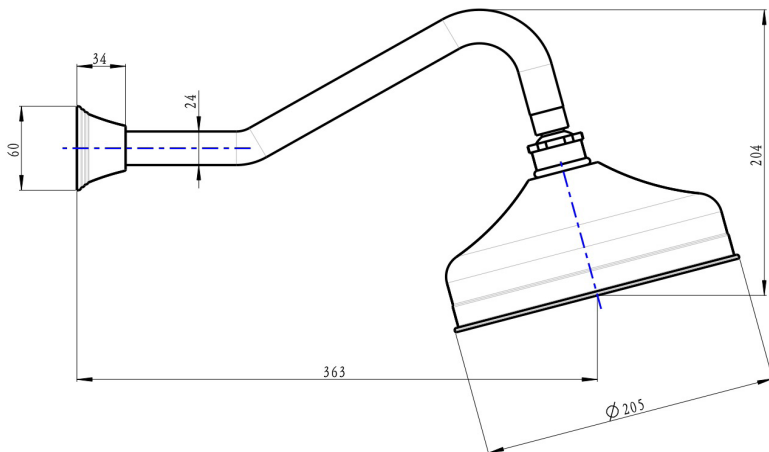

Vintage Brass Shower Head and Wall Arm

Matte Black

Product Specifications

Code	VIN-39-MB
Barcode	9339897017442
Material	Brass
Finish	Matte Black

WELS Rating	3 Star
WELS Reg No	S17734
WELS L/Min	9L/Min

Experience, *the difference.*