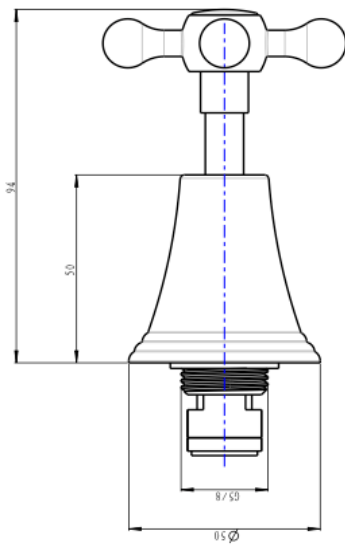

Vintage Cross Handle Bath Set

Brushed Brass

Product Specifications

Code	VIN-65-CRS-BB	Finish	Brushed Brass
Barcode	9339897017114	Spindle	1/4 Turn Ceramic Disc
Material	Low Lead Brass	Spout Reach	189mm

Experience, *the difference.*