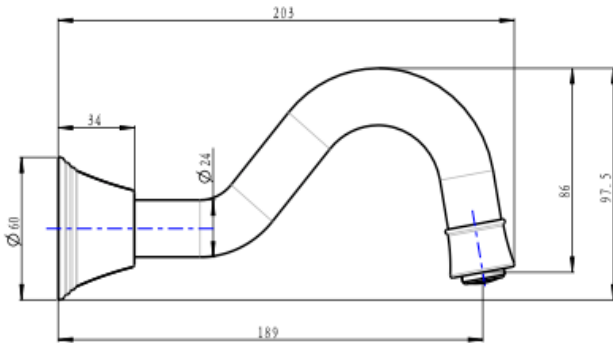

Vintage Cross Handle Bath Set

Brushed Brass

Product Specifications

Code	VIN-65-CRS-BB	Finish	Brushed Brass
Barcode	9339897017114	Spindle	1/4 Turn Ceramic Disc
Material	Low Lead Brass	Spout Reach	189mm

Experience, *the difference.*