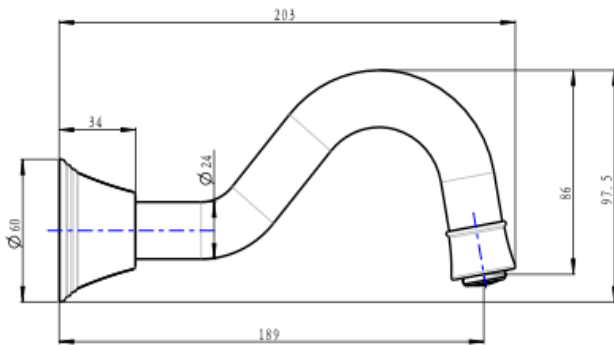

Vintage Cross Handle Bath Set

Brushed Nickel

Product Specifications

Code	VIN-65-CRS-BN
Barcode	9339897017107
Material	Low Lead Brass

Finish	Brushed Nickel
Spindle	1/4 Turn Ceramic Disc
Spout Reach	189mm

Experience, *the difference.*