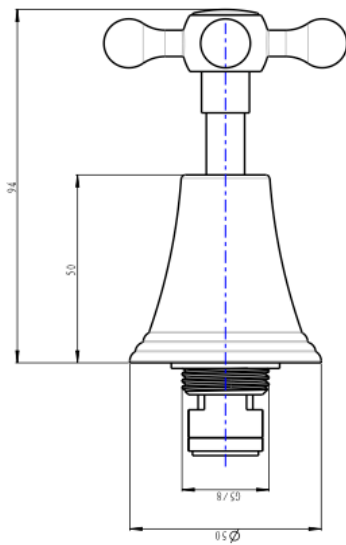

Vintage Cross Handle Bath Set

Brushed Nickel

Product Specifications

Code	VIN-65-CRS-BN
Barcode	9339897017107
Material	Low Lead Brass

Finish	Brushed Nickel
Spindle	1/4 Turn Ceramic Disc
Spout Reach	189mm

Experience, *the difference.*