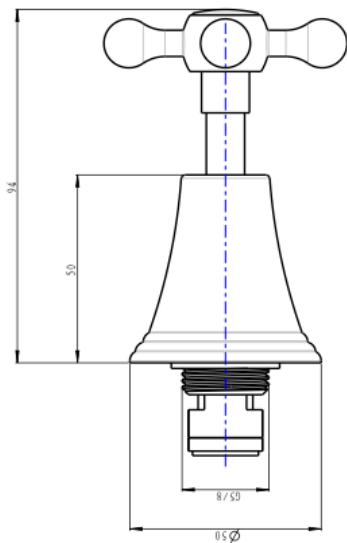

## Product Specifications

Code VIN-65-CRS-CH

Barcode 9339897017084

Material Low Lead Brass

Finish Chrome

Spindle 1/4 Turn Ceramic Disc

Spout Reach 189mm

Experience, *the difference.*