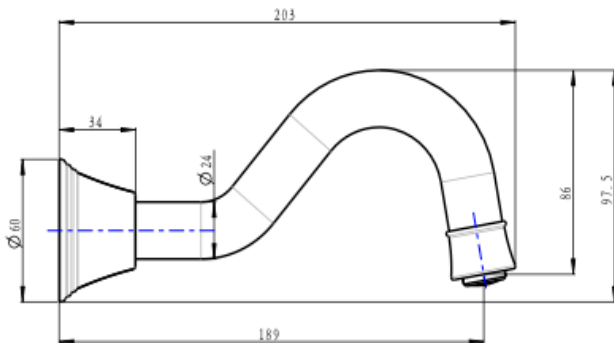

## Product Specifications

Code VIN-65-CRS-CH

Barcode 9339897017084

Material Low Lead Brass

Finish Chrome

Spindle 1/4 Turn Ceramic Disc

Spout Reach 189mm

Experience, *the difference.*