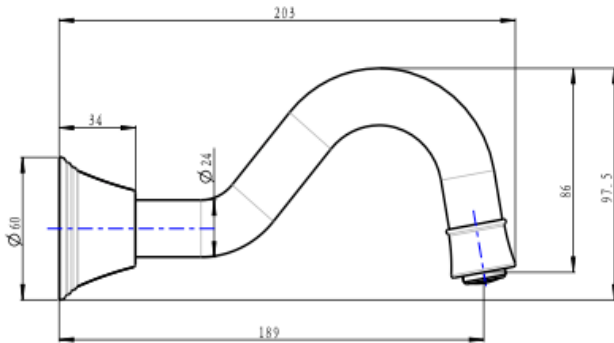

Vintage Cross Handle Bath Set

Gunmetal

Product Specifications

Code VIN-65-CRS-GM

Barcode 9339897017121

Material Low Lead Brass

Finish Gunmetal

Spindle 1/4 Turn Ceramic Disc

Spout Reach 189mm

Experience, *the difference.*

LINSOL.COM.AU

☎ 1300 546 765

@ info@linsol.com.au

✉ PO Box 88, Coniston NSW 2500

Warranty is for domestic use only. All information is correct as at time of writing. The actual product may vary slightly and sizes may be scaled up or down