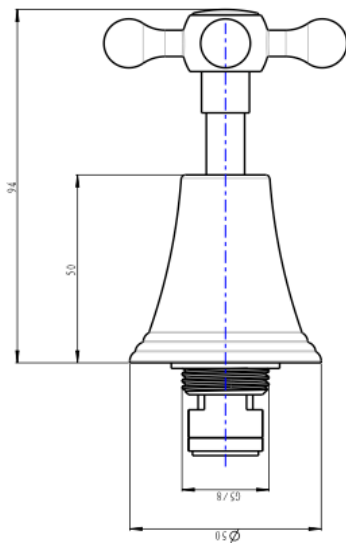

Vintage Cross Handle Bath Set

Gunmetal

Product Specifications

Code VIN-65-CRS-GM

Barcode 9339897017121

Material Low Lead Brass

Finish Gunmetal

Spindle 1/4 Turn Ceramic Disc

Spout Reach 189mm

Experience, *the difference.*

LINSOL.COM.AU

☎ 1300 546 765

@ info@linsol.com.au

✉ PO Box 88, Coniston NSW 2500

Warranty is for domestic use only. All information is correct as at time of writing. The actual product may vary slightly and sizes may be scaled up or down