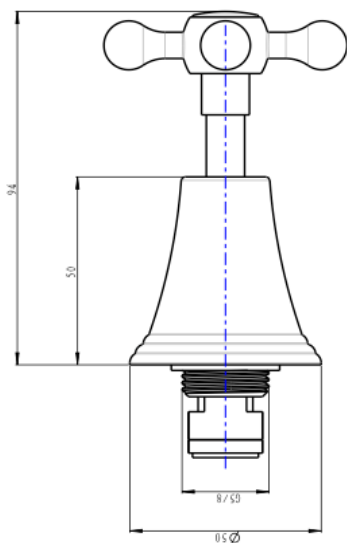

Vintage Cross Handle Bath Set

Matte Black

Product Specifications

Code VIN-65-CRS-MB

Barcode 9339897017091

Material Low Lead Brass

Finish Matte Black

Spindle 1/4 Turn Ceramic Disc

Spout Reach 189mm

Experience, *the difference.*

LINSOL.COM.AU

☎ 1300 546 765

@ info@linsol.com.au

✉ PO Box 88, Coniston NSW 2500

Warranty is for domestic use only. All information is correct as at time of writing. The actual product may vary slightly and sizes may be scaled up or down