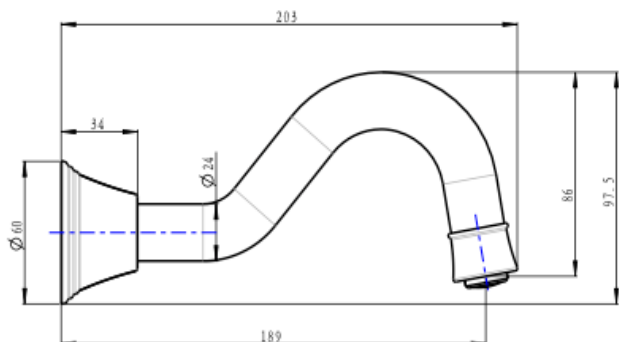

Vintage Cross Handle Bath Set

Matte Black

Product Specifications

Code VIN-65-CRS-MB

Barcode 9339897017091

Material Low Lead Brass

Finish Matte Black

Spindle 1/4 Turn Ceramic Disc

Spout Reach 189mm

Experience, *the difference.*

LINSOL.COM.AU

☎ 1300 546 765

@ info@linsol.com.au

✉ PO Box 88, Coniston NSW 2500

Warranty is for domestic use only. All information is correct as at time of writing. The actual product may vary slightly and sizes may be scaled up or down