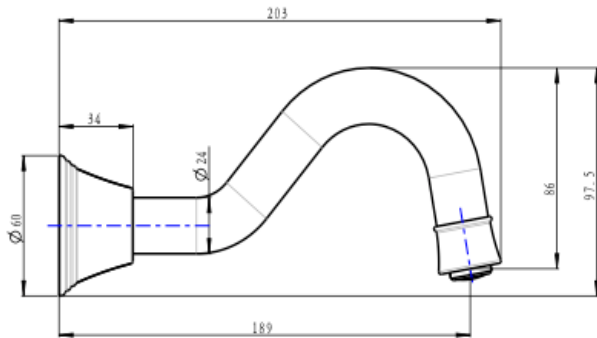

Vintage Lever Handle Bath Set

Brushed Brass

Product Specifications

Code	VIN-65-LEV-BB	Finish	Brushed Brass
Barcode	9339897017312	Spindle	1/4 Turn Ceramic Disc
Material	Low Lead Brass	Spout Reach	189mm

Experience, *the difference.*