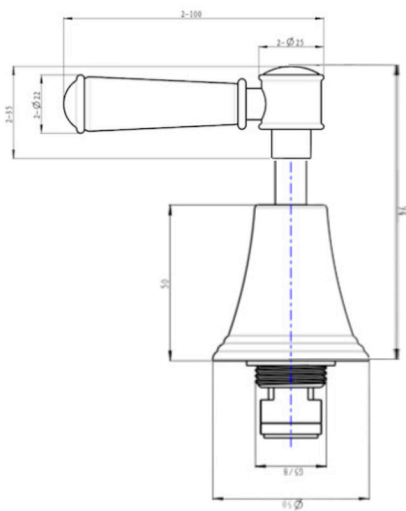

Vintage Lever Handle Bath Set

Brushed Brass

Product Specifications

Code	VIN-65-LEV-BB	Finish	Brushed Brass
Barcode	9339897017312	Spindle	1/4 Turn Ceramic Disc
Material	Low Lead Brass	Spout Reach	189mm

Experience, *the difference.*