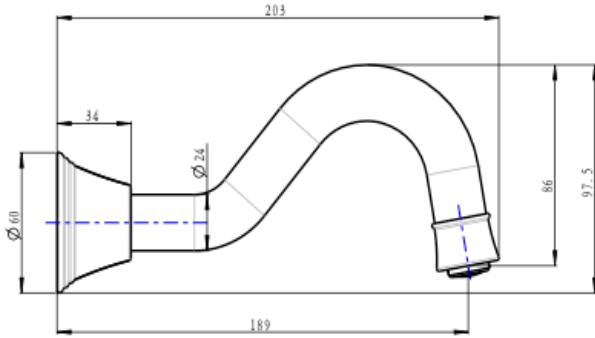

Vintage Lever Handle Bath Set

Brushed Nickel

Product Specifications

Code	VIN-65-LEV-BN
Barcode	9339897017305
Material	Low Lead Brass

Finish	Brushed Nickel
Spindle	1/4 Turn Ceramic Disc
Spout Reach	189mm

Experience, *the difference.*