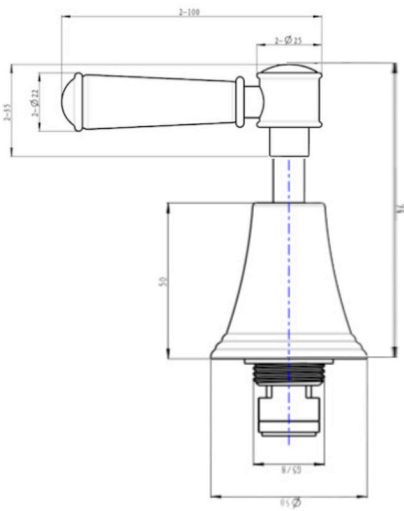

Vintage Lever Handle Bath Set

Brushed Nickel

Product Specifications

Code	VIN-65-LEV-BN
Barcode	9339897017305
Material	Low Lead Brass

Finish	Brushed Nickel
Spindle	1/4 Turn Ceramic Disc
Spout Reach	189mm

Experience, *the difference.*