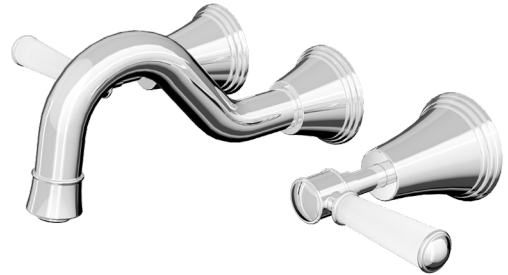

# Vintage Lever Handle Bath Set

Chrome

## Product Specifications

Code	VIN-65-LEV-CH
Barcode	9339897017282
Material	Low Lead Brass

Finish	Chrome
Spindle	1/4 Turn Ceramic Disc
Spout Reach	189mm

Experience, *the difference.*

LINSOL.COM.AU

☎ 1300 546 765