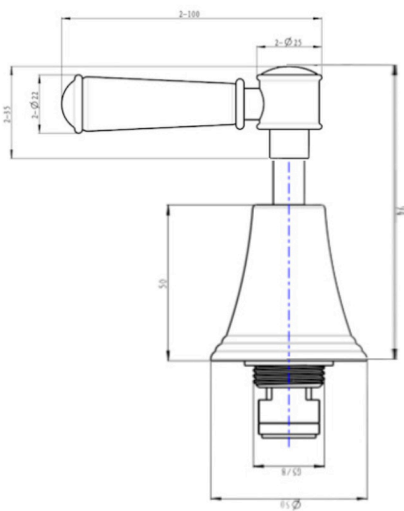

# Vintage Lever Handle Bath Set

Chrome

## Product Specifications

Code	VIN-65-LEV-CH
Barcode	9339897017282
Material	Low Lead Brass

Finish	Chrome
Spindle	1/4 Turn Ceramic Disc
Spout Reach	189mm

Experience, *the difference.*

LINSOL.COM.AU

☎ 1300 546 765