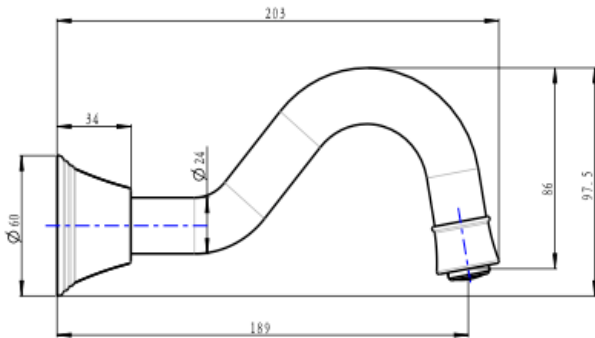

## Product Specifications

Code	VIN-65-LEV-CH
Barcode	9339897017282
Material	Low Lead Brass

Finish	Chrome
Spindle	1/4 Turn Ceramic Disc
Spout Reach	189mm

Experience, *the difference.*

LINSOL.COM.AU

☎ 1300 546 765