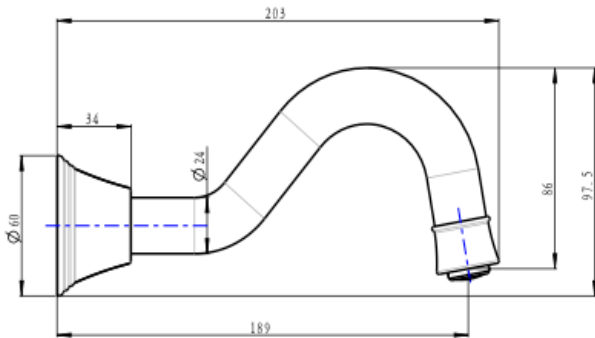

Vintage Lever Handle Bath Set

Gunmetal

Product Specifications

Code	VIN-65-LEV-GM
Barcode	9339897017329
Material	Low Lead Brass

Finish	Gunmetal
Spindle	1/4 Turn Ceramic Disc
Spout Reach	189mm

Experience, *the difference.*