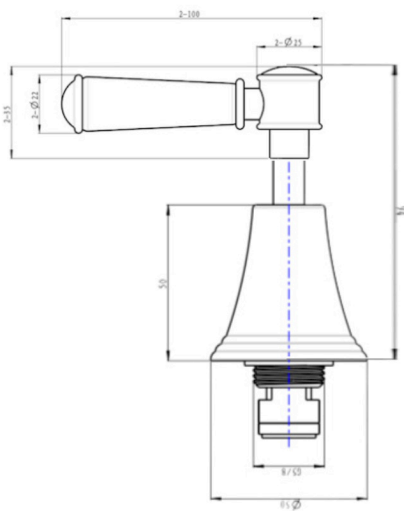

Vintage Lever Handle Bath Set

Gunmetal

Product Specifications

Code	VIN-65-LEV-GM
Barcode	9339897017329
Material	Low Lead Brass

Finish	Gunmetal
Spindle	1/4 Turn Ceramic Disc
Spout Reach	189mm

Experience, *the difference.*